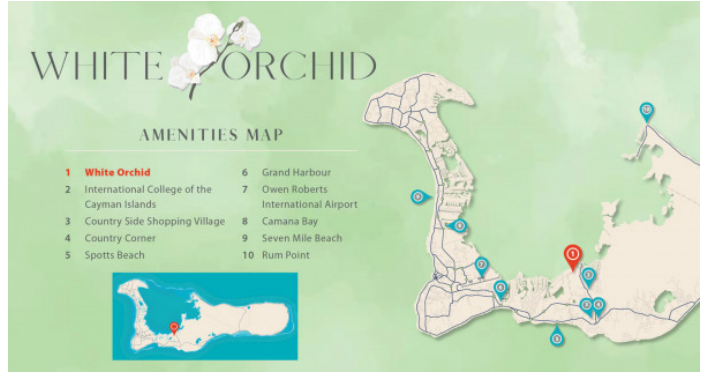

IMAGES

WHITE ORCHID

AMENITIES MAP

1 White Orchid	6 Grand Harbour
2 International College of the Cayman Islands	7 Owen Roberts International Airport
3 Country Side Shopping Village	8 Camana Bay
4 Country Corner	9 Seven Mile Beach
5 Spotts Beach	10 Rum Point

WHITE ORCHID